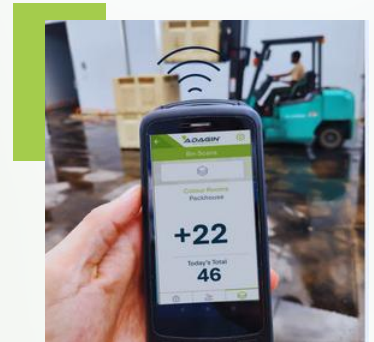

# PRECISION BIN TRACKING

Real-Time Tracking

Monitor team performance

Make data driven decisions

# OUTCOMES AND BENEFITS

Managing your farm well means knowing **exactly what's happening** on it 24/7. Our Precision Bin Tracking module makes it easy to see where your **bins, teams,** and orchard **yields** stand **in real-time.**

## Outcomes

- Make proactive decisions based on reliable data
- identify & help teams that are underperforming
- Get a simple, detailed view of your orchard's output per bin and weight

- Bins scanned with QR code and/or RFID\*
- User-friendly mobile App
- Live Cloud based software
- Fast and easy onboarding