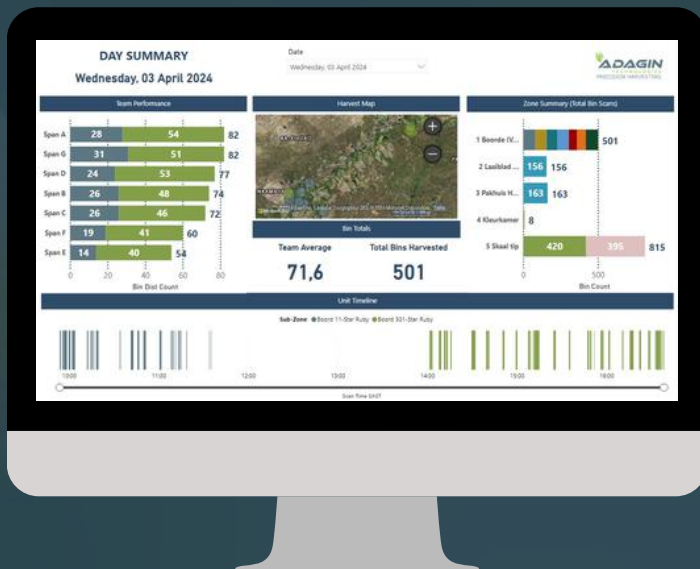

## Outcomes

- Make proactive decisions based on reliable data
- identify & help teams that are underperforming
- Get a simple, detailed view of your orchard's output per bin and weight

- Bins scanned with QR code and/or RFID\*
- User-friendly mobile App
- Live Cloud based software
- Fast and easy onboarding

## Benefits

- Optimise decisions with live bin movement
- Improve team productivity
- Increase traceability
- Reduce bin loss

\*QR = Quick Read (Square Barcode)

RFID = Radio Frequency Identification (Labels with antennas - reads up to 20m away)

# SOFTWARE AND DASHBOARDS

### Dashboard Features

- **Intuitive design:** Interactive dashboards, user-friendly
- **Clear Visuals:** Easy to read and understand
- **Real-Time Access** from any desktop
- **Excel Export** of any data reports
- **Custom Filters:** Daily, weekly, monthly or seasonal filters to your data to see trends